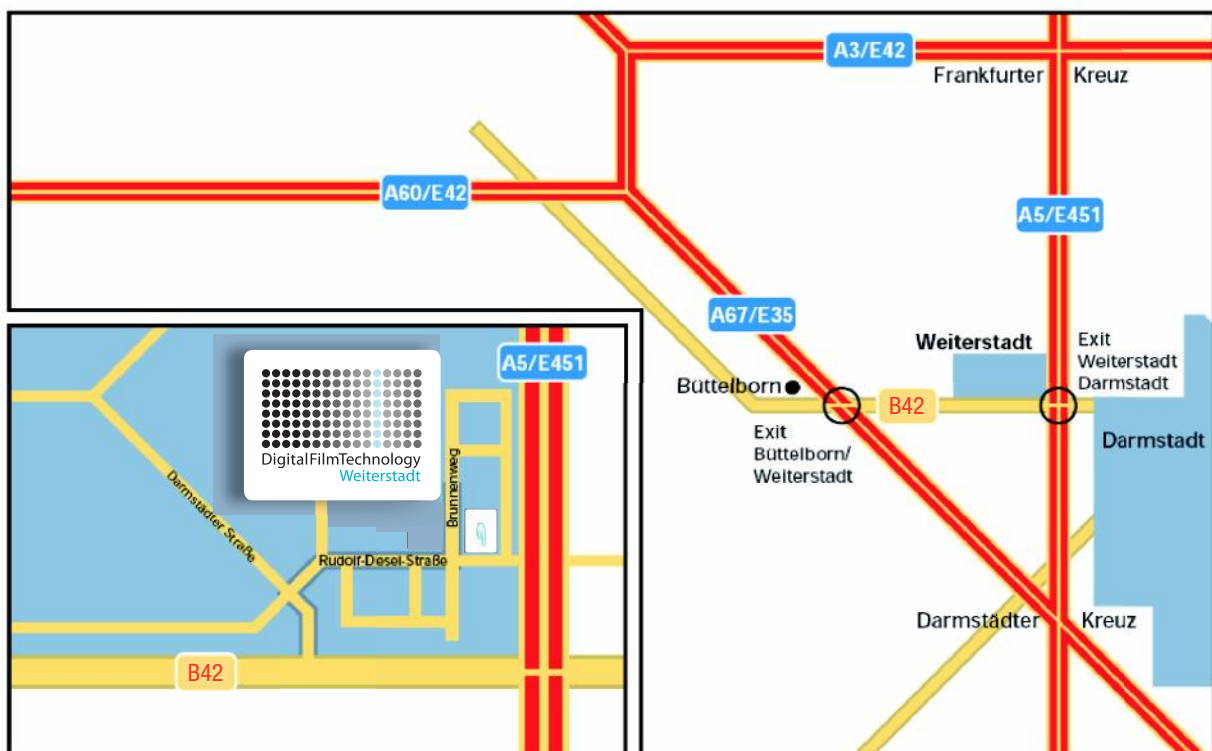

How to find us

A5 direction from Frankfurt (e.g. Frankfurt Airport) / A5 from Mannheim

Exit Weiterstadt Nord, follow B42 towards Weiterstadt West, turn right at the 1st traffic light (entry of Weiterstadt), turn again right at 1st traffic light, follow road up to 2nd traffic light, there you find us on the left side.

A67 Exit Büttelborn/Weiterstadt (from Cologne)

Turn right, on B42 drive towards Weiterstadt, turn left at 4th traffic light (entry of Weiterstadt), turn again right at 1st traffic light, follow road up to 2nd traffic light, there you find us on the left side.