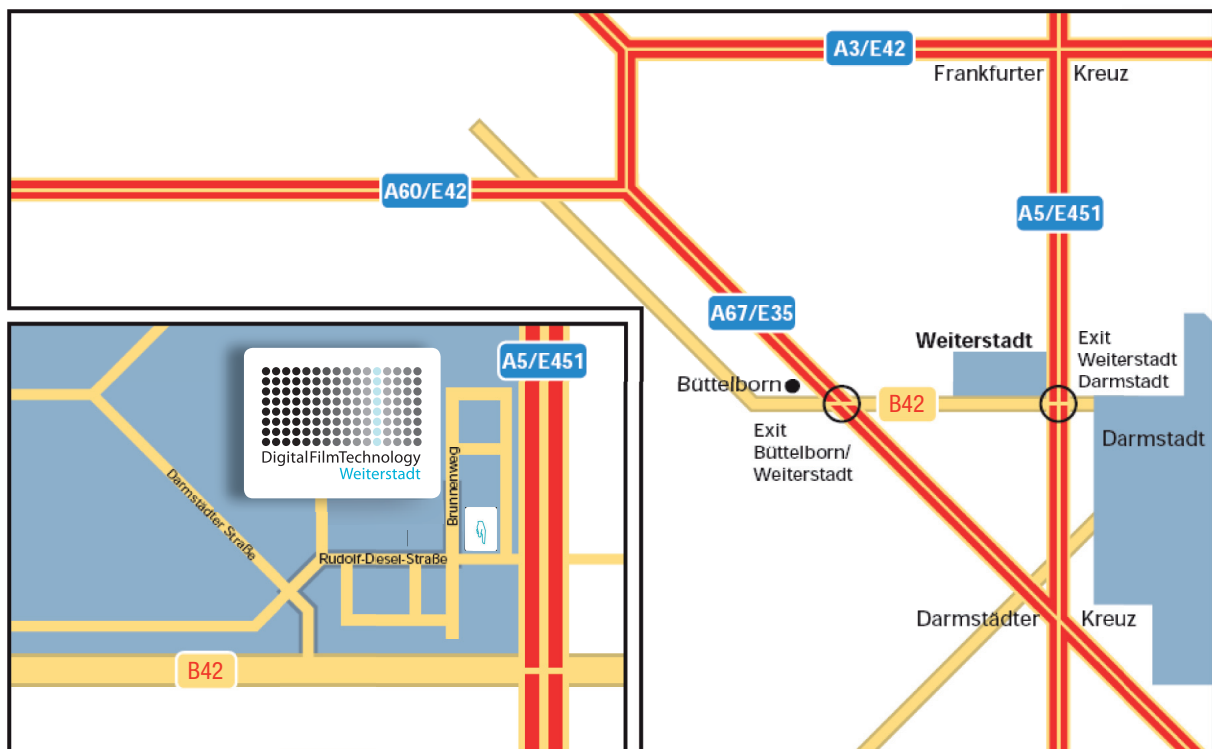

How to find us

A5 direction from Frankfurt (e.g. Frankfurt Airport) / A5 from Mannheim

Exit Weiterstadt Nord, follow B42 towards Weiterstadt West, turn right at the 1st traffic light (entry of Weiterstadt), turn again right at 1st traffic light, follow road up to 2nd traffic light, there you find us on the left side.

A67 Exit Büttelborn/Weiterstadt (from Cologne)

Turn right, on B42 drive towards Weiterstadt, turn left at 4th traffic light (entry of Weiterstadt), turn again right at 1st traffic light, follow road up to 2nd traffic light, there you find us on the left side.