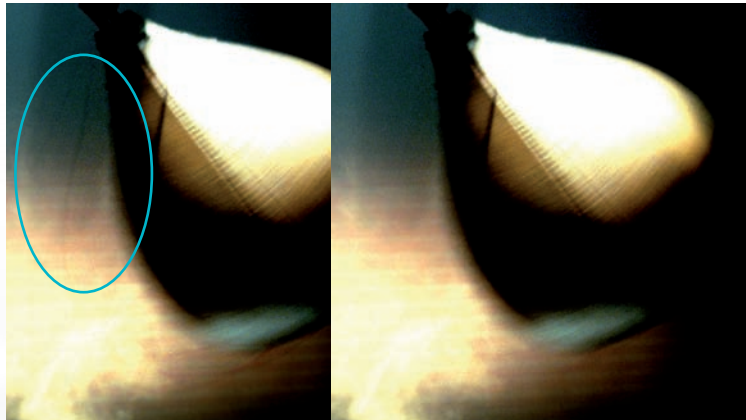

Product Data Sheet

Scream Plus

Real-Time 4K/2K/HD Grain Manager

Scream Plus is a 4K/2K/HD resolution-independent grain and noise management tool for the Spirit 4K/2K/HD telecines and scanners, which are part of the DFT DataCine® product family.

New Algorithm

A brand new algorithm, developed by the DFT Digital Film Technology Spirit engineering team, integrates seamlessly into the Spirit family of real-time scanning products. The Scream Plus algorithm manages the fine and subtle structure of the film grain during the scanning stage.

Scream Plus uses twice the normal spatial temporal filtering, which improves motion processing. This avoids blur, even for fast and high speed motion scanning.

Stronger Noise Management without Temporal Artifacts

Grain intensive film stocks can be processed with increased resolution using the new Scream Plus. Scream Plus provides more latitude for the operator by emphasizing transversal filters and utilizing recursive filters at the very end of the RGB setting range.